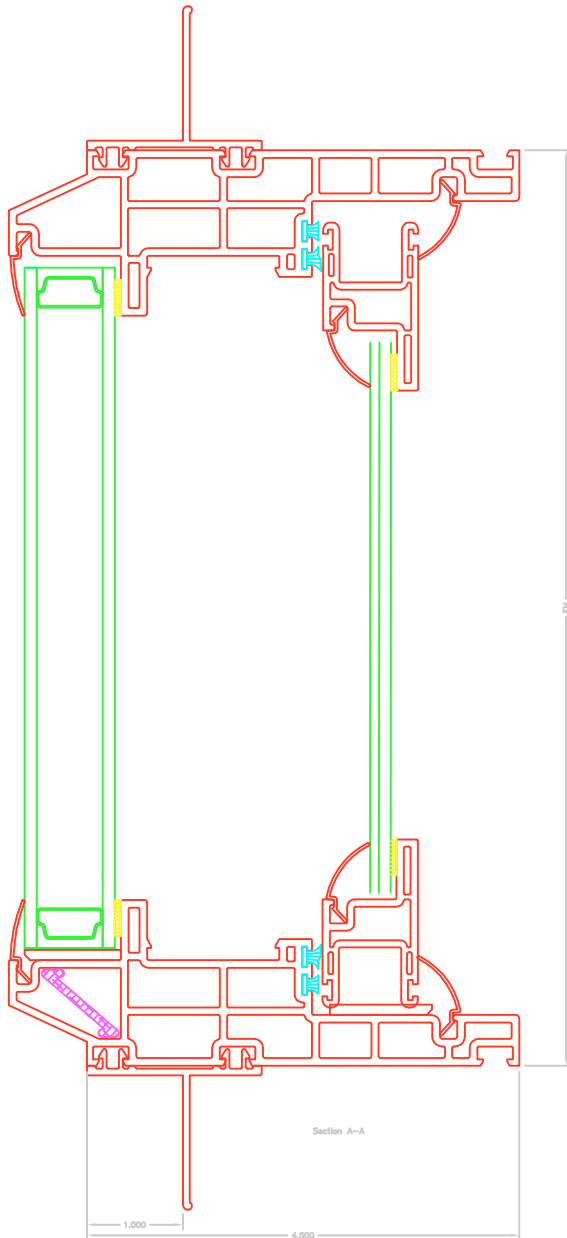

SERIES 7200 PICTURE WINDOW VERTICAL CROSS-SECTION

This drawing is proprietary and confidential and is intended for architectural design and/or specification purposes. It shall not be reproduced, copied, or disseminated for any other purpose without express written permission.

SERIES 7200 PICTURE WINDOW HORIZONTAL CROSS-SECTION

Section B-B

Elevation View

This drawing is proprietary and confidential and is intended for architectural design and/or specification purposes. It shall not be reproduced, copied, or disseminated for any other purpose without express written permission.