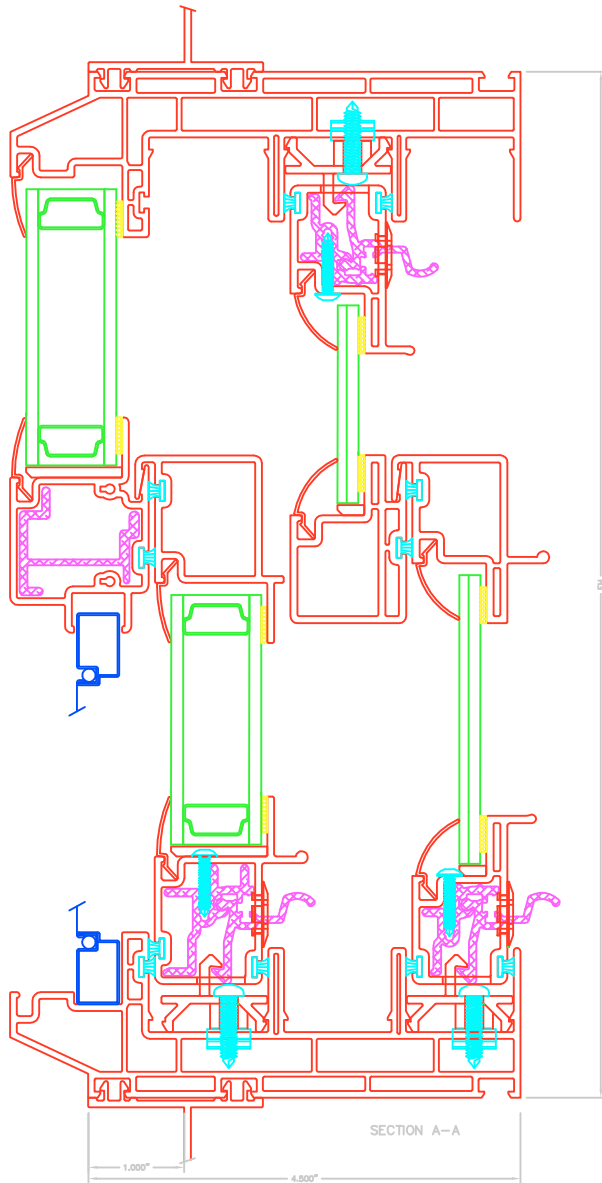

SERIES 7100 SINGLE HUNG VERTICAL CROSS-SECTION

This drawing is proprietary and confidential and is intended for architectural design and/or specification purposes. It shall not be reproduced, copied, or disseminated for any other purpose without express written permission.

SERIES 7100 SINGLE HUNG HORIZONTAL CROSS-SECTION

This drawing is proprietary and confidential and is intended for architectural design and/or specification purposes. It shall not be reproduced, copied, or disseminated for any other purpose without express written permission.