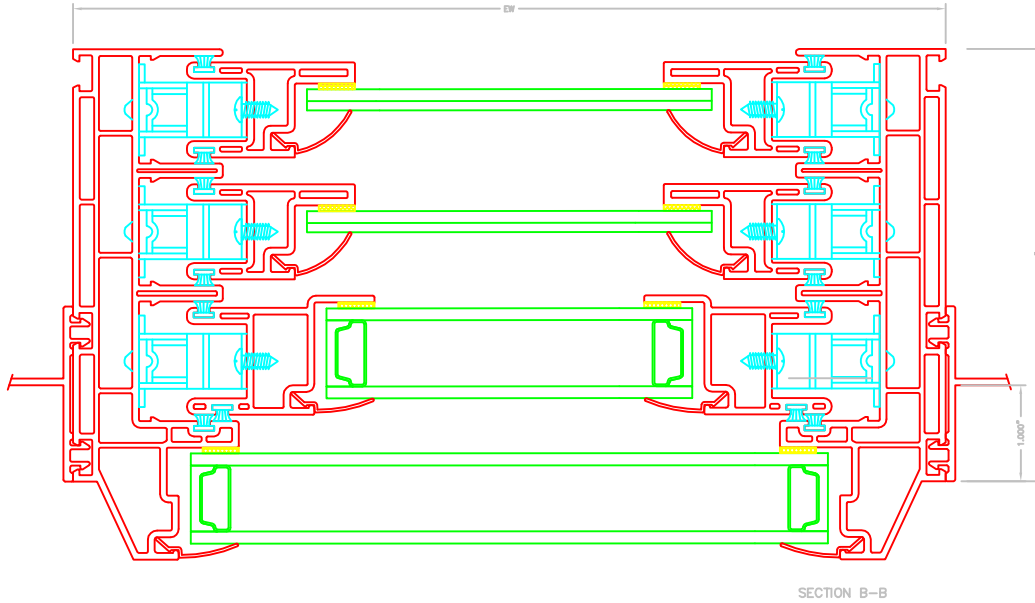

SERIES 7100 SINGLE HUNG VERTICAL CROSS-SECTION

This drawing is proprietary and confidential and is intended for architectural design and/or specification purposes. It shall not be reproduced, copied, or disseminated for any other purpose without express written permission.

SERIES 7100 SINGLE HUNG HORIZONTAL CROSS-SECTION

This drawing is proprietary and confidential and is intended for architectural design and/or specification purposes. It shall not be reproduced, copied, or disseminated for any other purpose without express written permission.