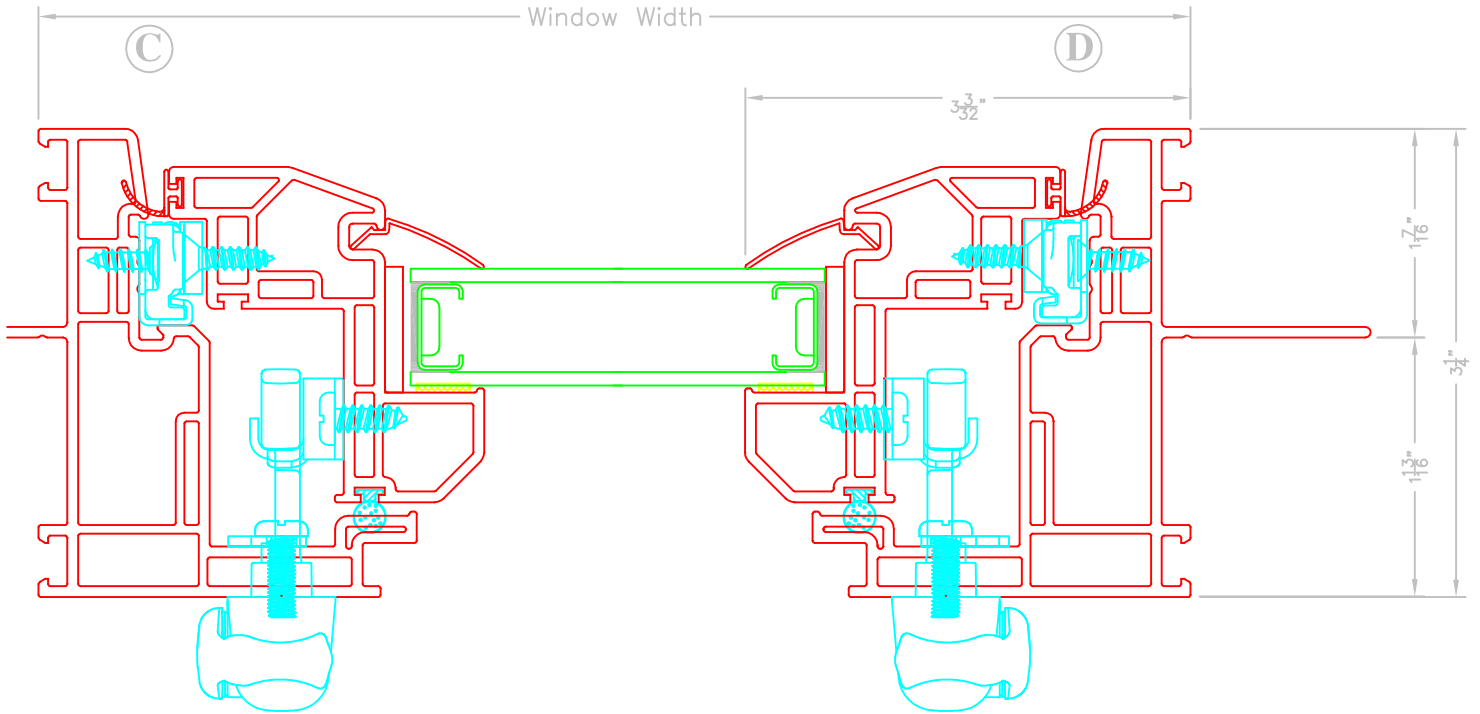

SERIES 720 AWNING VERTICAL CROSS-SECTION

This drawing is proprietary and confidential and is intended for architectural design and/or specification purposes. It shall not be reproduced, copied, or disseminated for any other purpose without express written permission.

SERIES 720 AWNING HORIZONTAL CROSS-SECTION

Elevation View

This drawing is proprietary and confidential and is intended for architectural design and/or specification purposes. It shall not be reproduced, copied, or disseminated for any other purpose without express written permission.