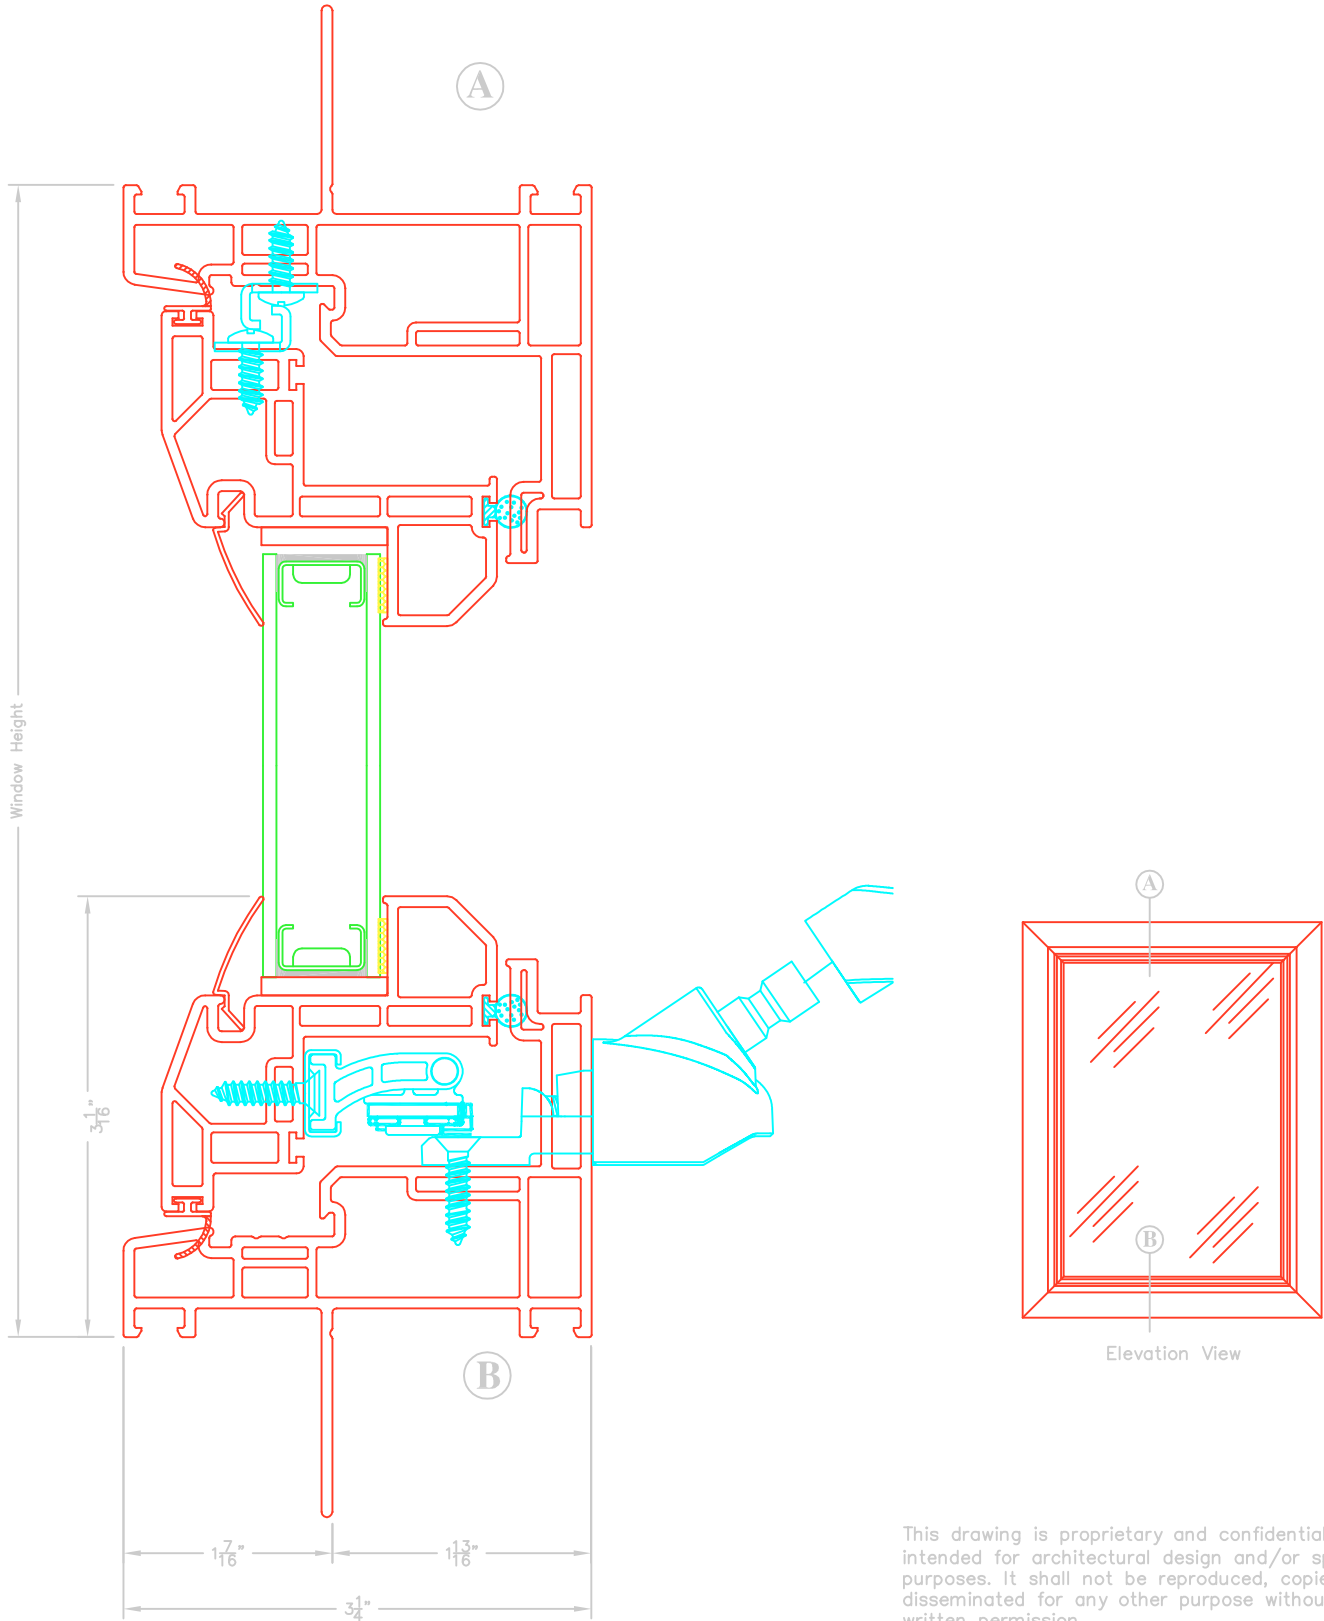

SERIES 720 AWNING VERTICAL CROSS-SECTION

This drawing is proprietary and confidential and is intended for architectural design and/or specification purposes. It shall not be reproduced, copied, or disseminated for any other purpose without express written permission.

SERIES 720 AWNING HORIZONTAL CROSS-SECTION

Elevation View

This drawing is proprietary and confidential and is intended for architectural design and/or specification purposes. It shall not be reproduced, copied, or disseminated for any other purpose without express written permission.