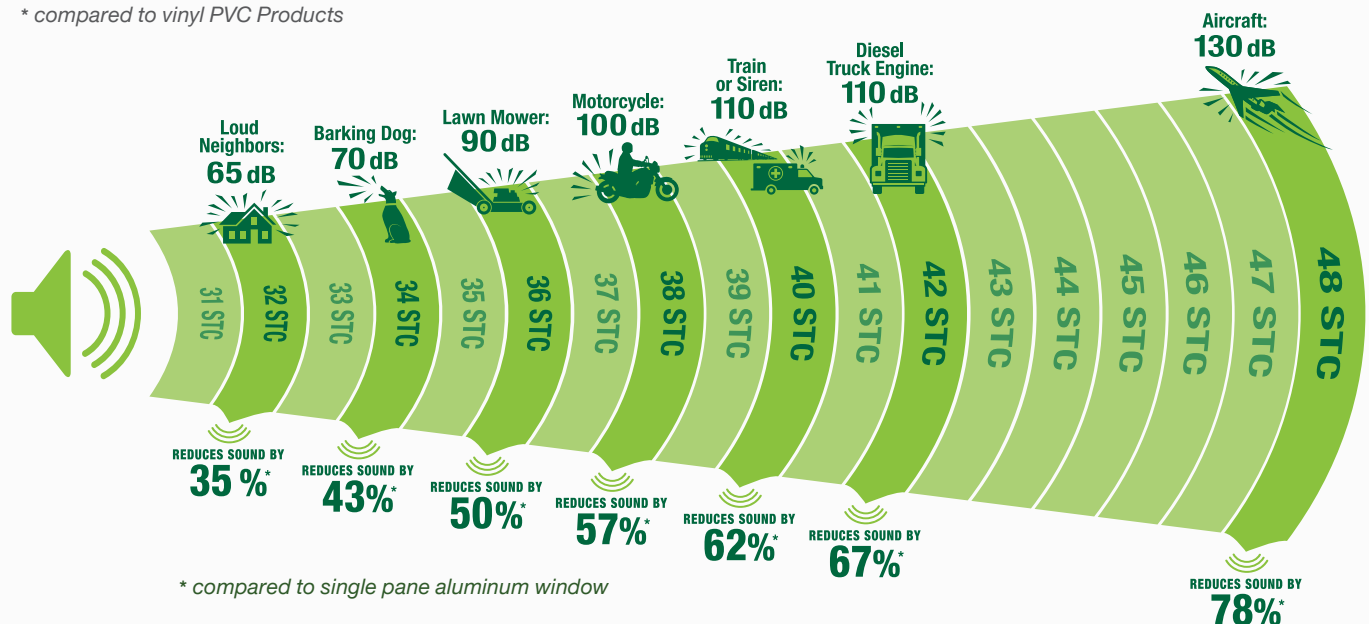

Urban Living Sound Control

Improve the experience of inner city living by specifying Silent Guard® windows and doors for your next project.

Keeping the outside out.

All too often, the sounds of the outdoors are an after thought when specifying windows and doors for a project. Whether you are building multi-family complexes, hotels, or even single family homes - reducing the impact of sound penetrating the interior living space plays a major role in your client's satisfaction.

That's where Silent Guard products take noise pollution out of the equation and provide the total solution for your project.

Silent Guard® Windows and Doors Keep Noise Out

Sounds are measured in decibels (dBs). An STC rating is assigned to a window or door to designate its capacity to block sound. Simply put, the higher the decibel the higher the STC rating needed. Typical windows have STC ratings in the 25-28 range. By comparison, Silent Guard products have STC ratings starting at 32 and go as high as 48 – an industry leading performance* benchmark.

** compared to vinyl PVC Products*

** compared to single pane aluminum window*

Silent Guard windows utilize a unique multi-chamber frame, multiple sash assemblies and varying glass thickness to improve thermal performance while delivering maximum sound control.

Silent Guard® windows and doors work together as a system to minimize the impact of noise pollution.

Because sounds vary in decibel levels and frequency, Sound Transmission Class (STC) ratings are assigned to a window or door to make it easy to select the right performance level for each application and budget. When highways, railways and other inter-city noise pollution is a concern, you can count on Silent Guard to have you covered with STC ratings up to 48.