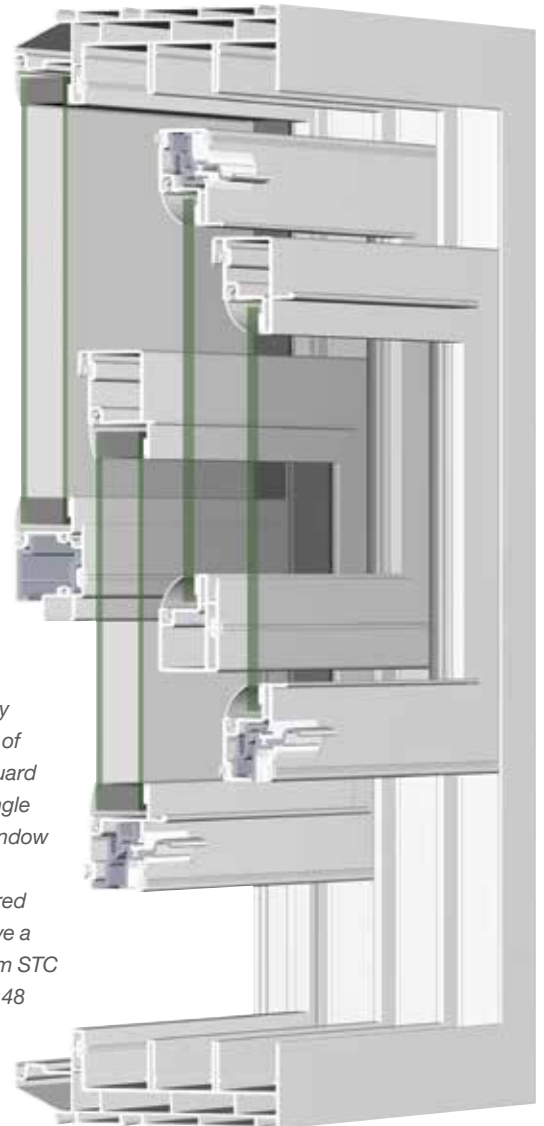

That's where Silent Guard products take noise pollution out of the equation and provide the total solution for your project.

Silent Guard® Windows and Doors Keep Noise Out

Sounds are measured in decibels (dBs). An STC rating is assigned to a window or door to designate its capacity to block sound. Simply put, the higher the decibel the higher the STC rating needed. Typical windows have STC ratings in the 25-28 range. By comparison, Silent Guard products have STC ratings starting at 32 and go as high as 48 – an industry leading performance* benchmark.

** compared to vinyl PVC Products*

** compared to single pane aluminum window*

Silent Guard windows utilize a unique multi-chamber frame, multiple sash assemblies and varying glass thickness to improve thermal performance while delivering maximum sound control.

Silent Guard® windows and doors work together as a system to minimize the impact of noise pollution.

Because sounds vary in decibel levels and frequency, Sound Transmission Class (STC) ratings are assigned to a window or door to make it easy to select the right performance level for each application and budget. When highways, railways and other inter-city noise pollution is a concern, you can count on Silent Guard to have you covered with STC ratings up to 48.

Cut-away diagram of Silent Guard 7000 Single Hung window that is engineered to achieve a maximum STC rating of 48

While it is not possible to build your project in a sound-proof booth, you can do the next best thing and specify Silent Guard.