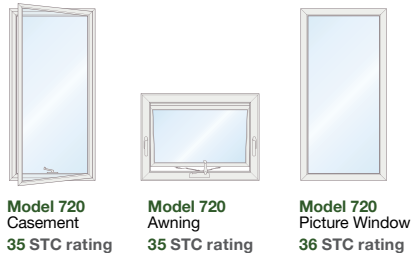

Model 9000 windows

Note: White is standard

Model 9000 Slider 35 STC rating
Model 9000 Single Hung 35 STC rating
Model 9000 Picture Window 36 STC rating

Series 9000 windows STC maximum rating 36

When moderate sound control is needed, the Series 9000 offers advanced noise abatement performance for the majority of high frequency sounds that routinely affect us all. From barking dogs to gas-operated lawn mowers, the STC 36 rated Series 9000 was designed to control these most common nuisances.

Model 720 windows

Note: White is standard

Model 720 Casement 35 STC rating
Model 720 Awning 35 STC rating
Model 720 Picture Window 36 STC rating

Series 720 windows STC maximum rating 36

Series 720 windows provide contemporary style and architectural design that casement and awning windows offer while yielding an impressive STC 36 rating.