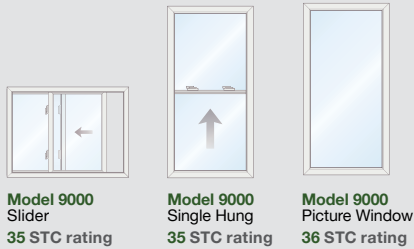

Model 7000 Slider 47 STC rating
Model 7000 Single Hung 48 STC rating
Model 7000 Casement 44 STC rating
Model 7000 Awning 44 STC rating
Model 7000 Picture Window 48 STC rating

Series 9000 windows STC maximum rating 36

When moderate sound control is needed, the Series 9000 offers advanced noise abatement performance for the majority of high frequency sounds that routinely affect us all. From barking dogs to gas-operated lawn mowers, the STC 36 rated Series 9000 was designed to control these most common nuisances.