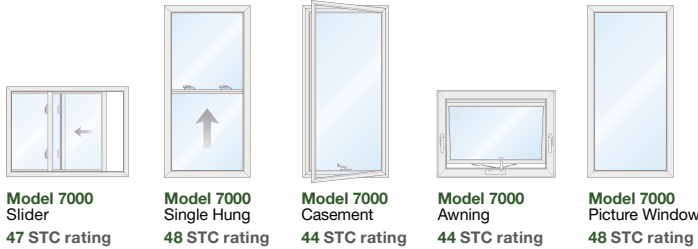

Cut-away diagram of Silent Guard 7000 Single Hung window that is engineered to achieve a maximum STC rating of 48

While it is not possible to build your project in a sound-proof booth, you can do the next best thing and specify Silent Guard.

Silent Guard
Noise Reducing Windows & Doors

Volume Control Product Selection

Silent Guard® windows and doors work to minimize the impact of sounds attacking your home.

Model 7000 windows

Note: White is standard

Model 7000 Slider 47 STC rating
Model 7000 Single Hung 48 STC rating
Model 7000 Casement 44 STC rating
Model 7000 Awning 44 STC rating
Model 7000 Picture Window 48 STC rating

Series 7000 windows STC maximum rating 48